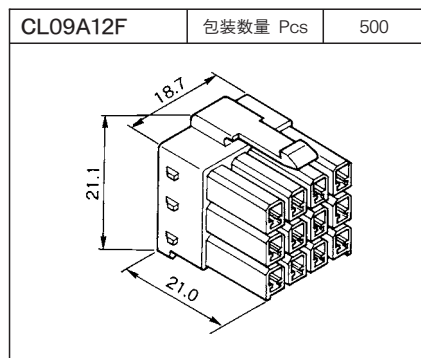

(mm)

ハウジング
HOUSING CL09A□□F