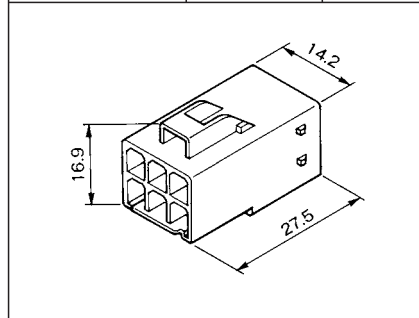

CL09A06M	包装数量 Pcs	500