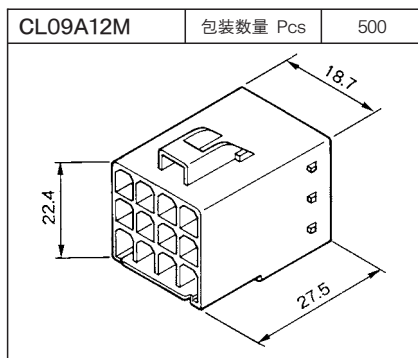

ハウジング
HOUSING CL09A□□M