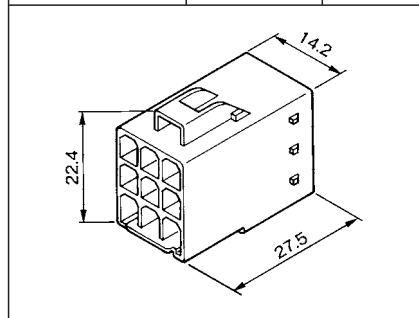

CL09A09M	包装数量 Pcs	500