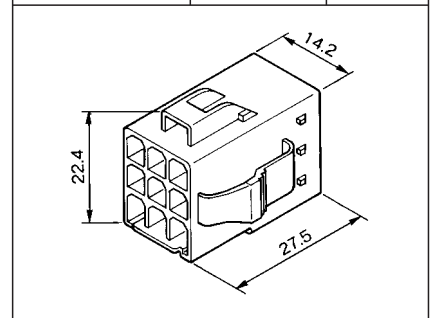

CL09B09M	包装数量 Pcs	500