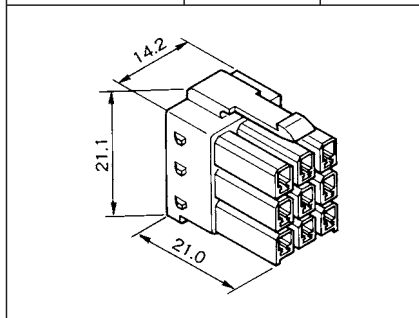

CL09A09F	包装数量 Pcs	500