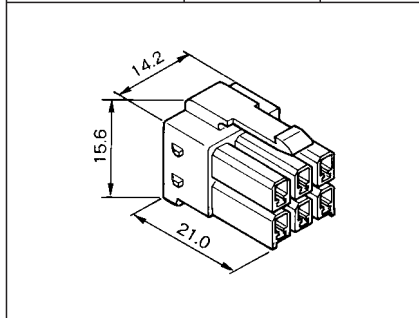

CL09A06F	包装数量 Pcs	500