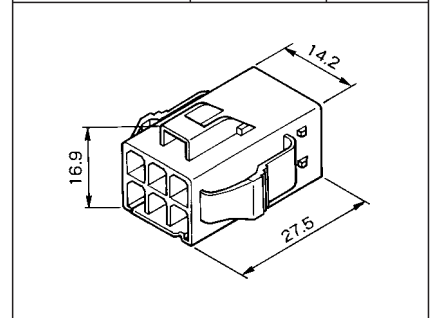

CL09B06M	包装数量 Pcs	500